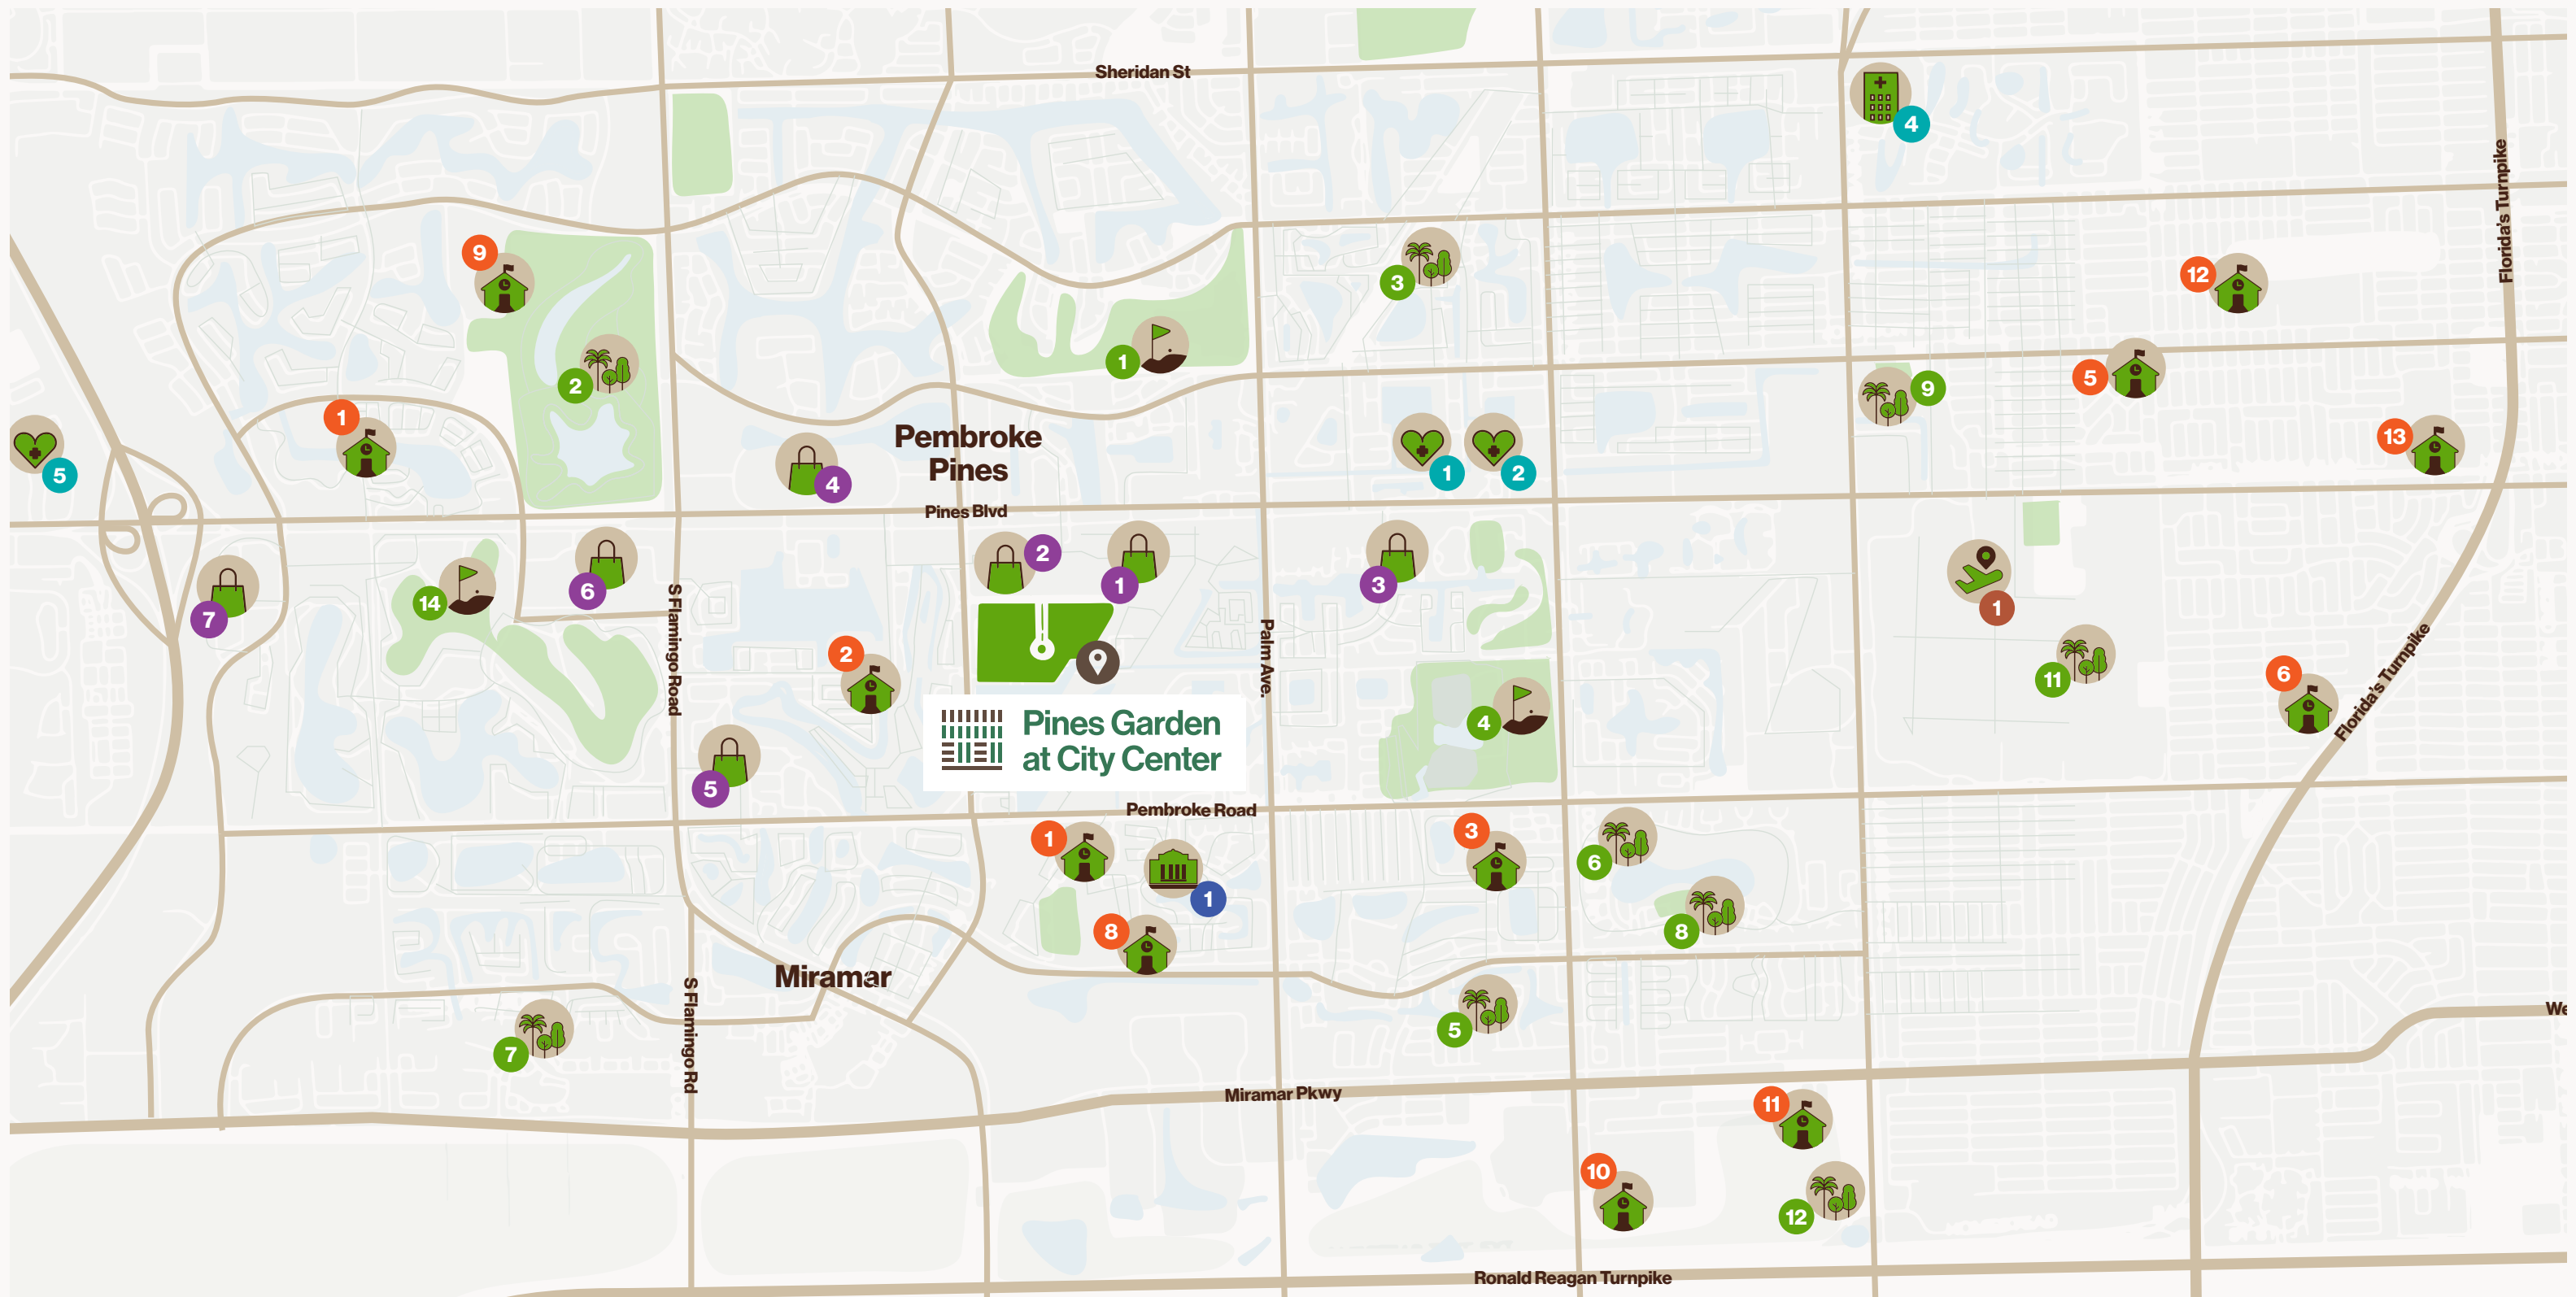

Paul J Maxwell Park	4.4
Miramar Pineland Park	5.2
Miramar Regional Park	7.1
Flamingo Lakes Country Club	

**SHOPPING**

1 Pines City Center	0.1
2 Pembroke Place	0.6
3 Tanglewood Plaza	1.3
4 Pembroke Lakes Mall	1.7
5 Flamingo Market Place	2.5
6 Flamingo Pines Plaza	2.6
7 Shops at Pembroke Gardens	3.7

**HOSPITALS & URGENT CARE**

1 CareSpot Urgent Care	1.7
2 Solantic Urgent Care	1.7
3 Memorial Hospital West	2.5
4 Memorial Hospital Pembroke	4.5
5 Baptist Health Urgent Care Pembroke Pines	4.6

**TRANSPORTATION**

1 North Perry Commuter /Executive Airport	4
---	---

**ENTERTAINMENT / CIVIC**

1 Pines Garden City Center	0.2
----------------------------	-----

# Pembroke Pines Map